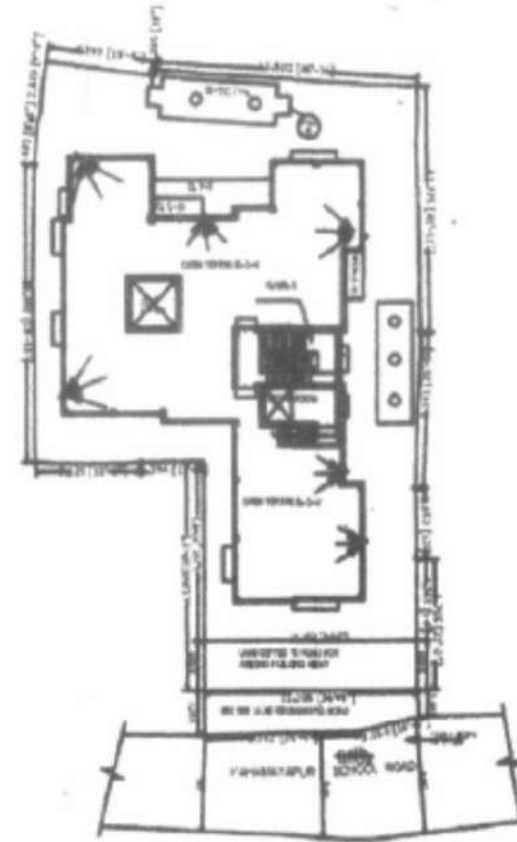

Holding No. 566, West Mahamayapur, Ward No. 28, P.O.- Garia P.S.- Sonarpur (now Narendrapur), Rajpur Sonarpur Municipality, Dist- South 24 Parganas, Kolkata- 700084.

LOCATION PLAN

SITE PLAN
SCALE = 1 : 300

LAT: 22°27'34.0" N

LONG: 88°23'10.1" E

P.I.B. CO.

 P. Banerjee

Proprietor